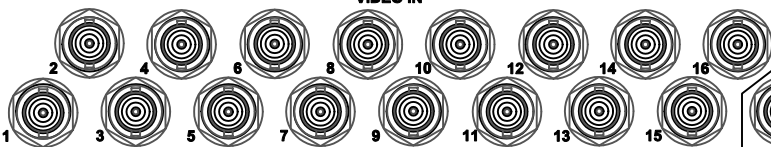

POWER

VIDEO IN

VIDEO
OUT
2

VIDEO
OUT
1

MADE IN USA

RS-232

POWER

12-18VDC
UNGROUNDDED