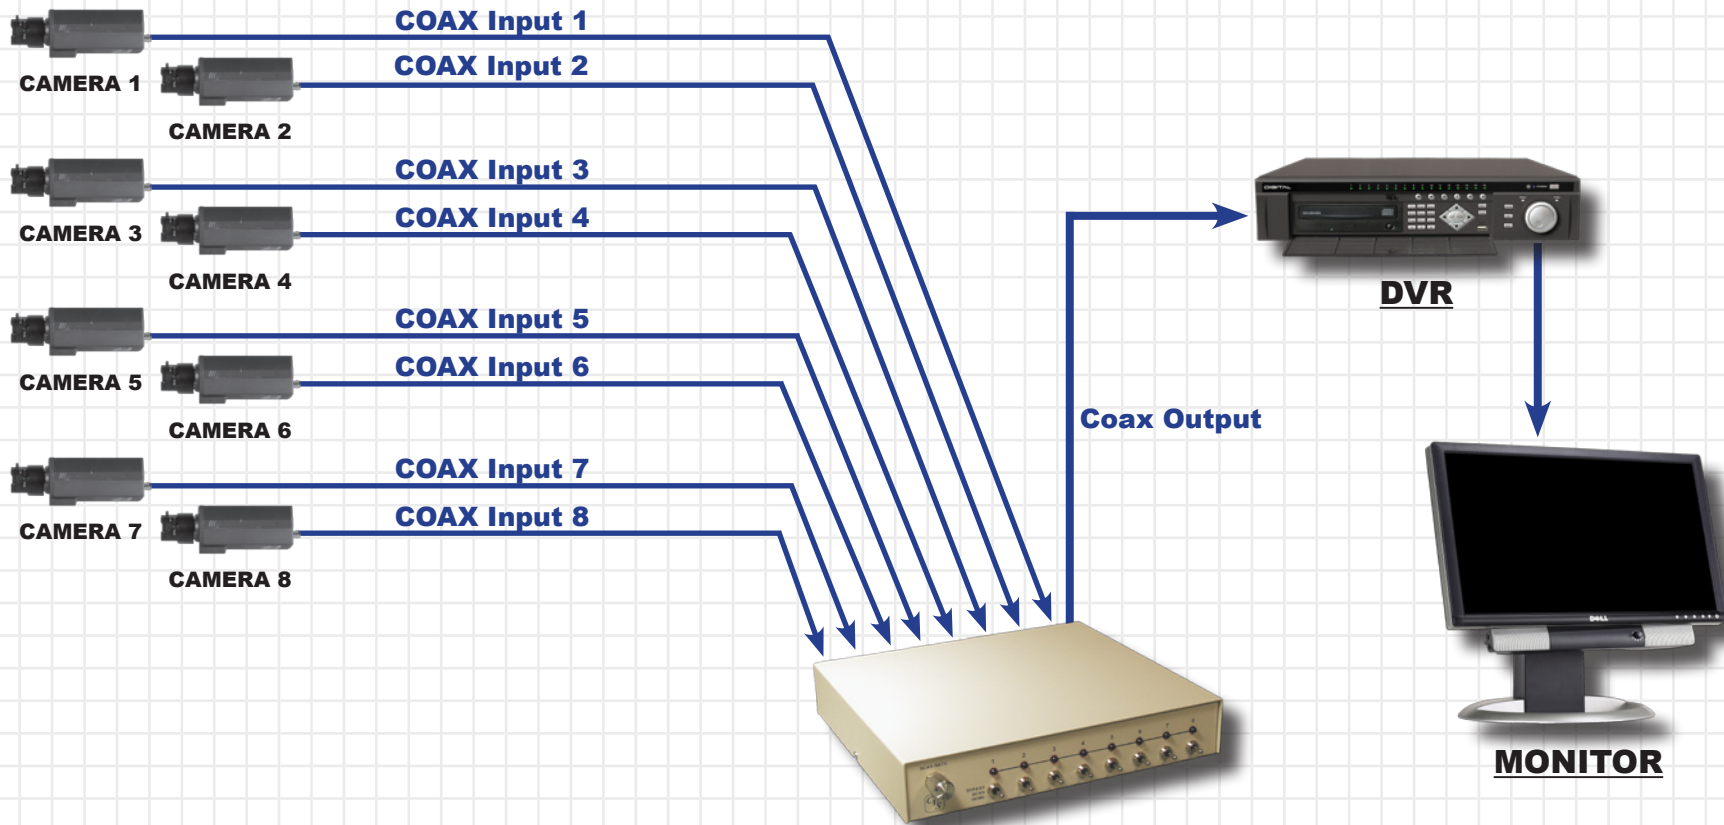

CTS-8

Sequential Video Switcher

FEATURES:

- High quality Video Performance
- High quality Construction
- UL listed power supply
- Terminating: CTS-8
- Looping/Terminating: CLTS-8, CLS-8
- Made in USA