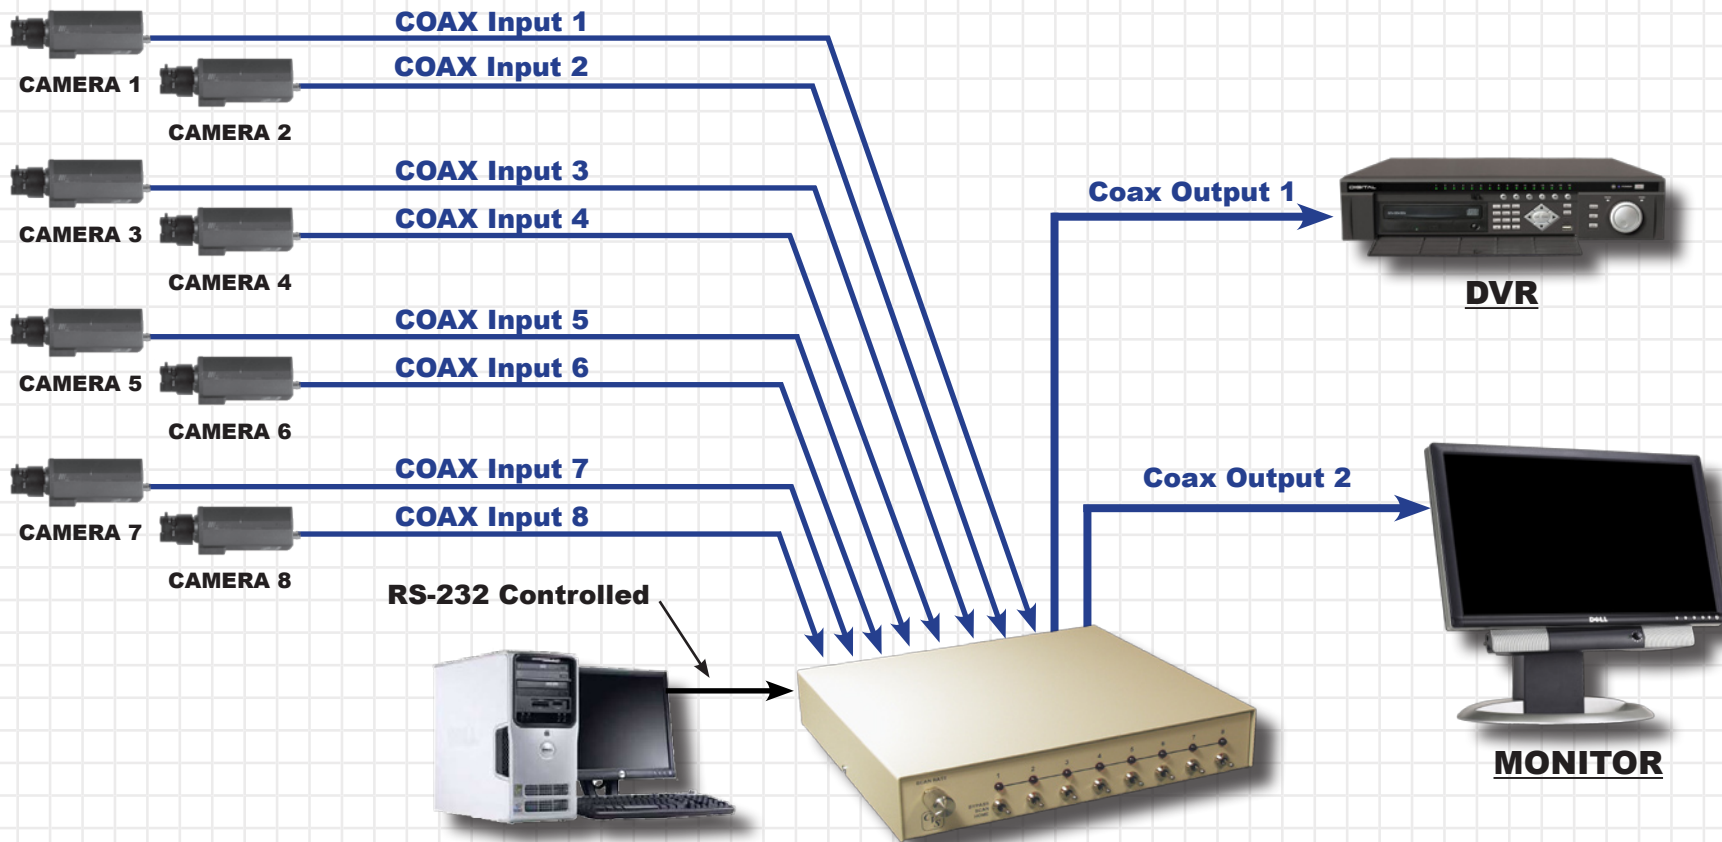

CS-28

Sequential, RS-232 Video Switcher

FEATURES:

- High quality Video Performance
- High quality Construction
- UL listed power supply
- 5 Year Warranty
- Made in USA