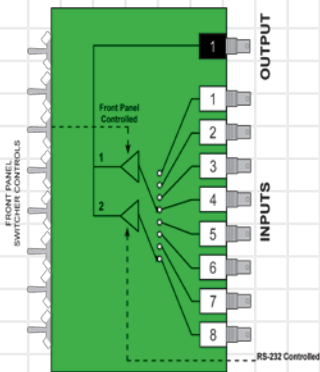

CS-28

Sequential, RS-232 Video Switcher

FEATURES:

- High quality Video Performance
- High quality Construction
- UL listed power supply
- 5 Year Warranty
- Made in USA