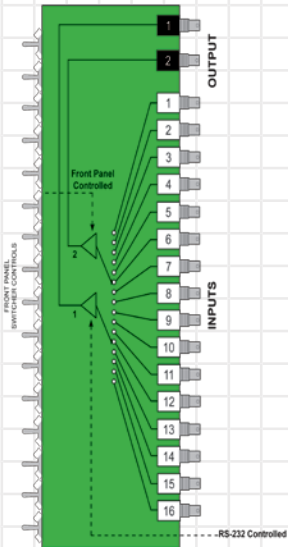

# CS-216

## Sequential, RS-232 Video Switcher