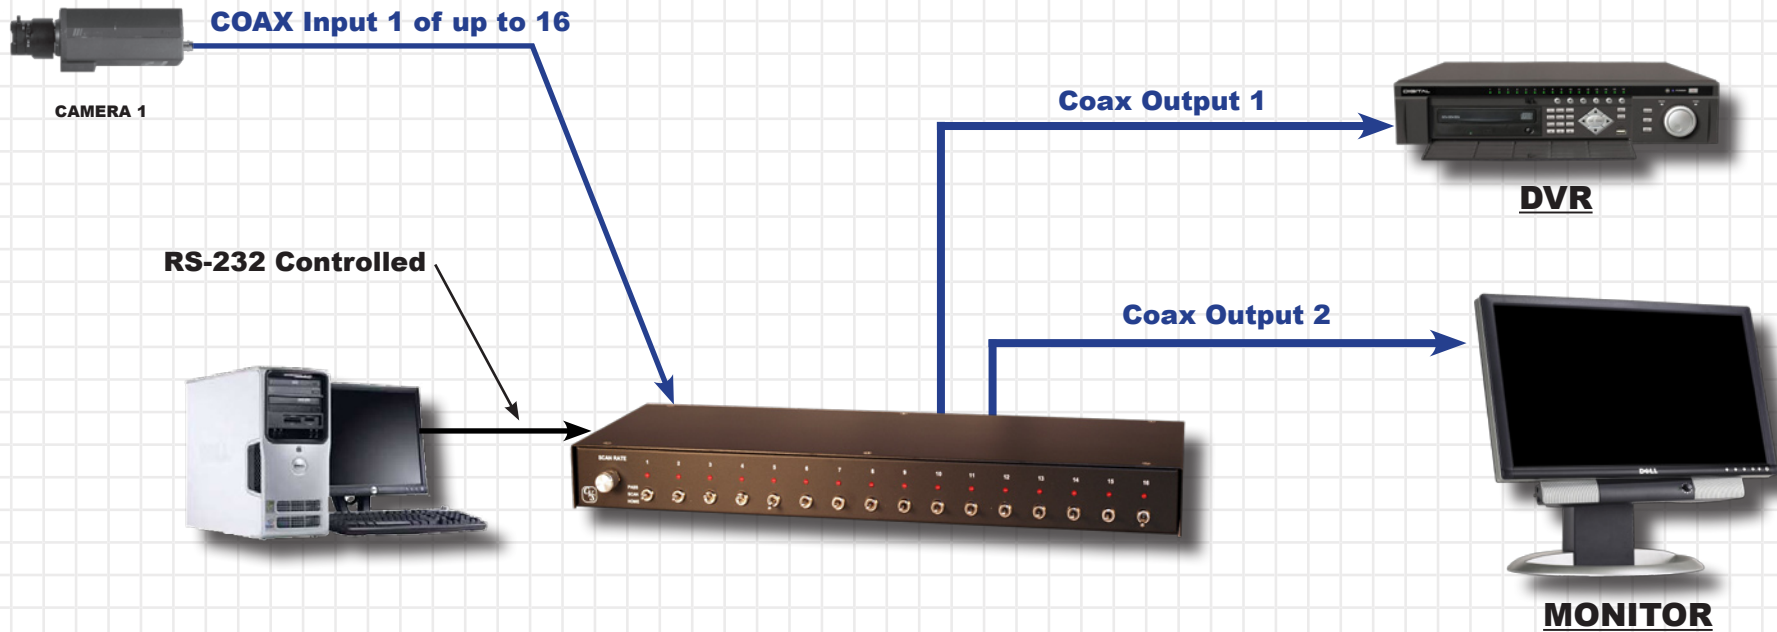

# CS-216

## Sequential, RS-232 Video Switcher

### FEATURES:

- Local and remote control operation
- Inexpensive control interconnections
- Various optional mounting configurations
  - High quality color video path
  - UL Listed power supply included
  - 5 year warranty
  - Made in USA