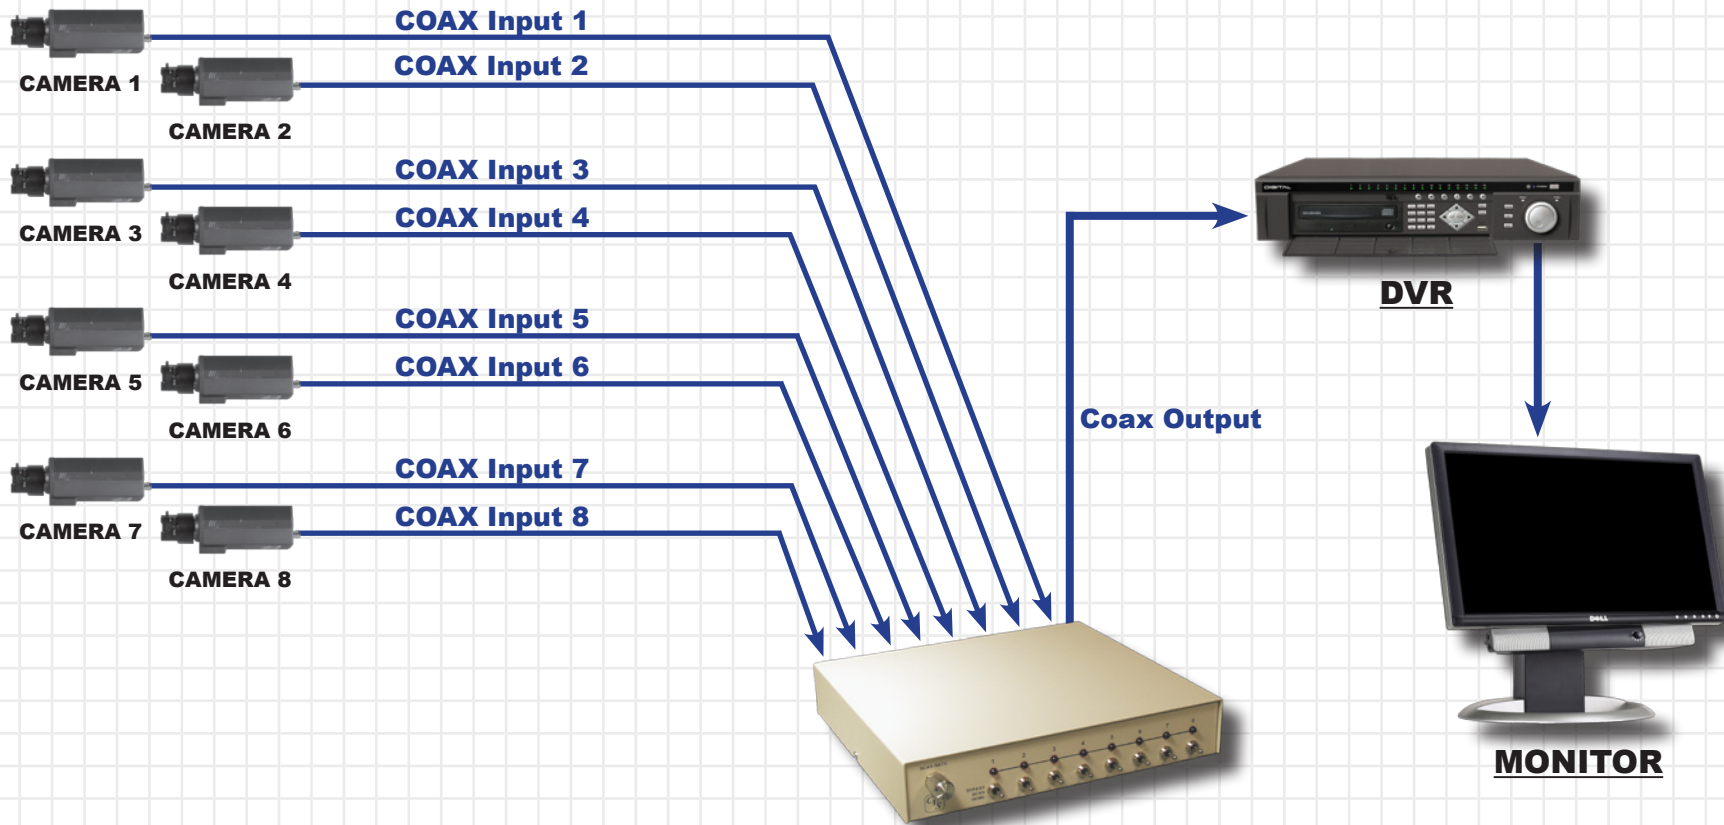

# CLS-8

## Looping, Sequential Video Switcher

### FEATURES:

- High quality Video Performance
- High quality Construction
- UL listed power supply
- Terminating: CTS-8
- Looping/Terminating: CLTS-8, CLS-8
- Made in USA