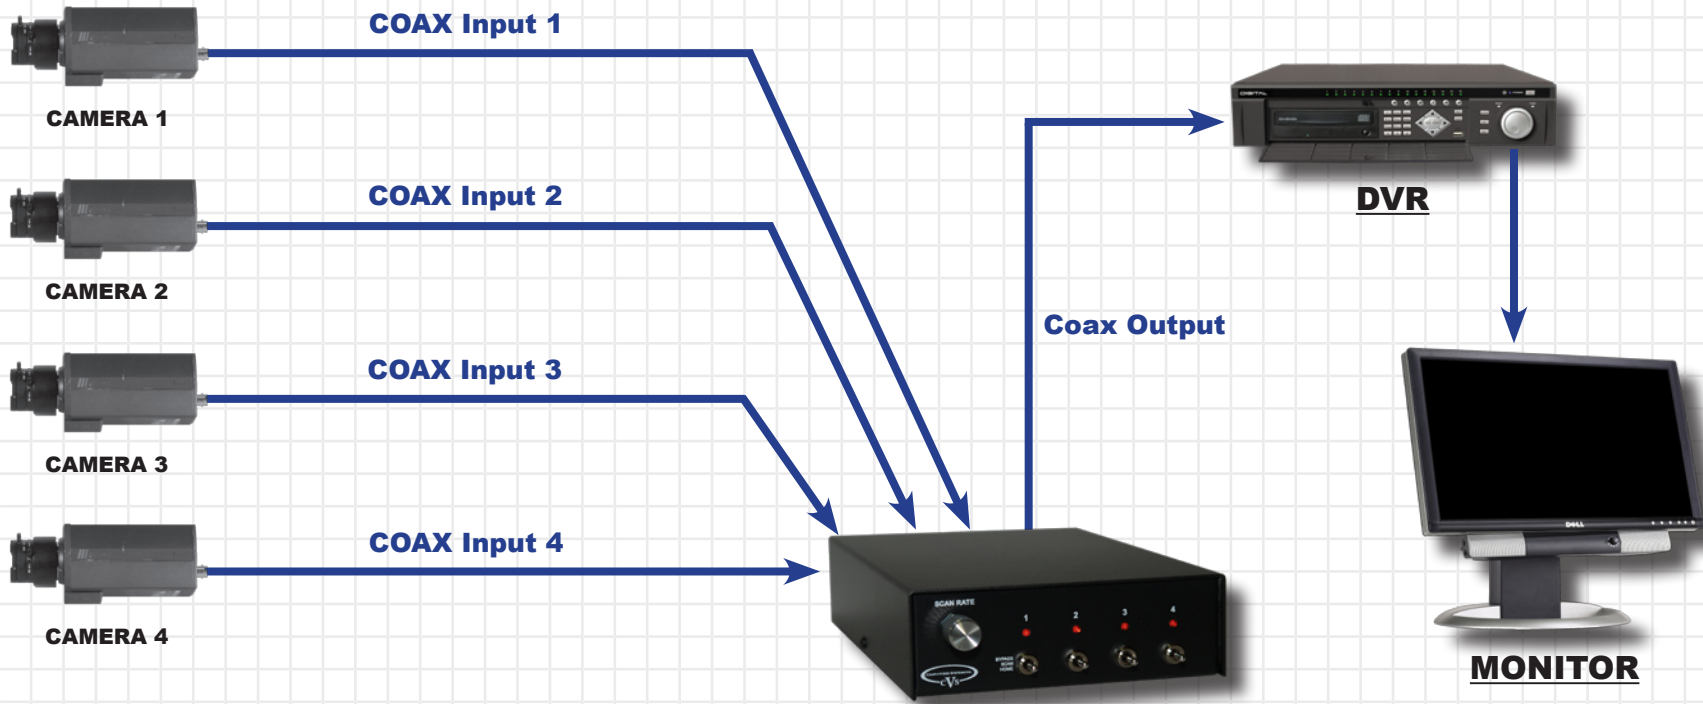

CLS-4

Looping, Sequential Video Switcher

FEATURES:

- High quality Video Performance
- High quality Construction
- Compact Size: 1.70"H x 5.00"W x 7.5"D
- UL listed power supply
- Made in USA