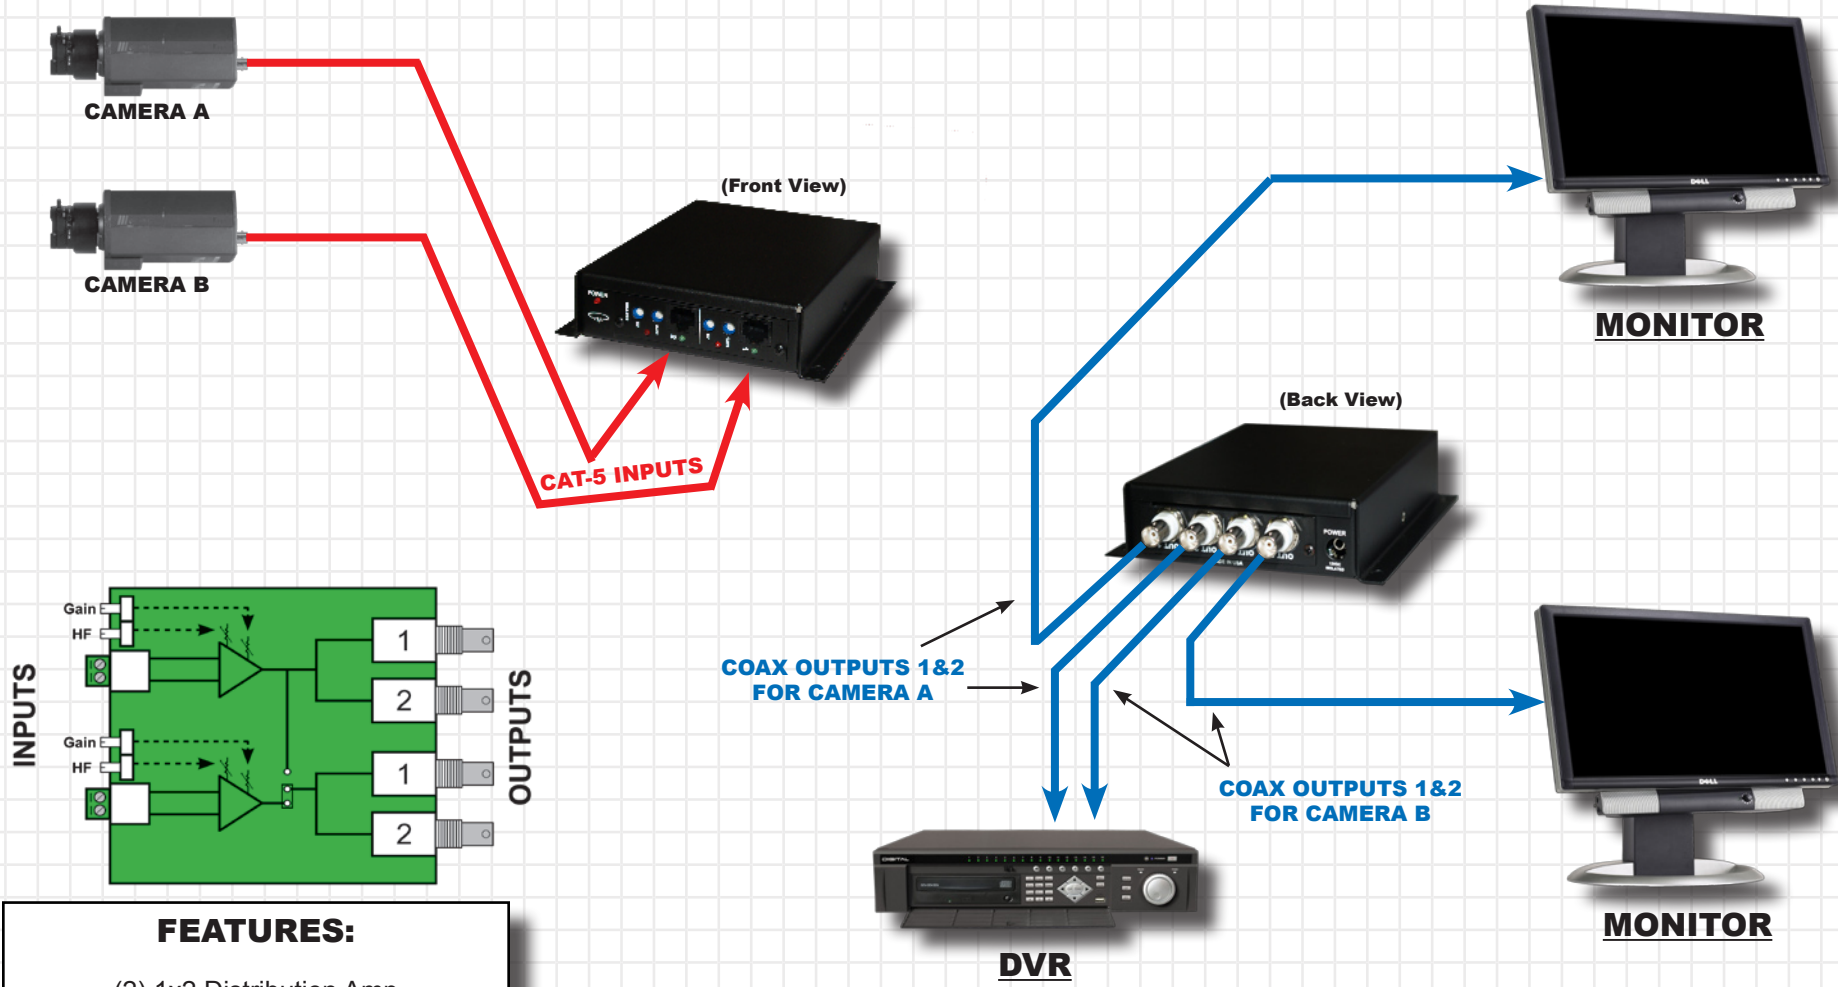

CDA-220-RJ45

CAT-5 / UTP Multiple Input Video Distribution Amplifier

- FEATURES:**
- (2) 1x2 Distribution Amp.
 - High quality Color video performance
 - Differential inputs
 - Industrial grade specifications
 - Variable gain control
 - HF Compensation
 - CAT-5 / UTP Inputs
 - Made in the USA