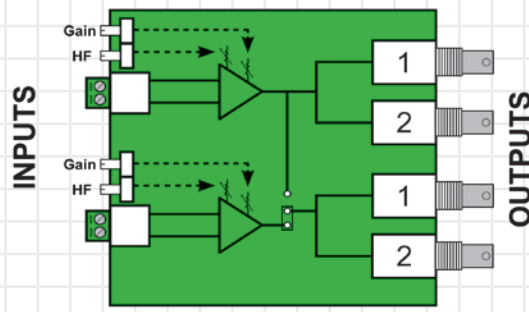

CDA-220-RJ45

CAT-5 / UTP Multiple Input Video Distribution Amplifier

- FEATURES:**
- (2) 1x2 Distribution Amp.
 - High quality Color video performance
 - Differential inputs
 - Industrial grade specifications
 - Variable gain control
 - HF Compensation
 - CAT-5 / UTP Inputs
 - Made in the USA