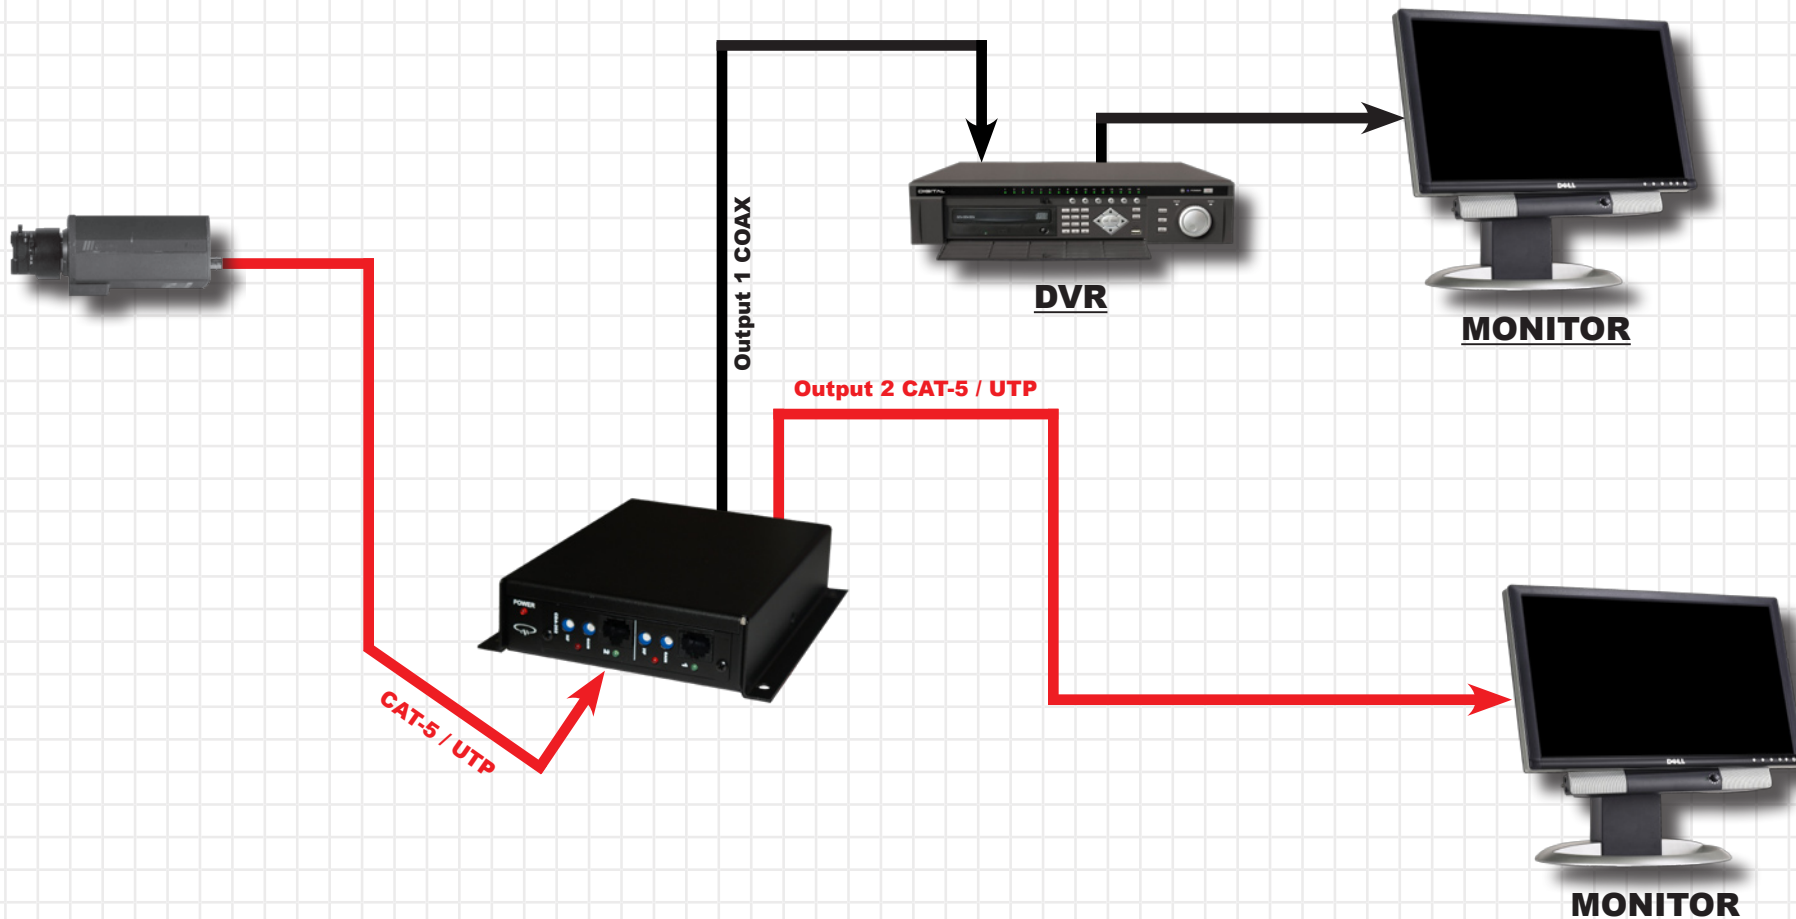

CDA-211-RJ45

UTP / CAT-5 Active Transmitter

FEATURES:

- Dual 1x2 distribution amp.
- High quality color video performance
- Industrial grade specifications
- Has Gain & HF Adjustments
 - Compact size
 - Made in the USA