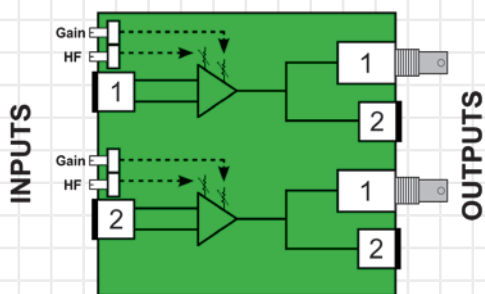

CDA-211-RJ45

UTP / CAT-5 Active Transmitter

FEATURES:

- Dual 1x2 distribution amp.
- High quality color video performance
- Industrial grade specifications
- Has Gain & HF Adjustments
 - Compact size
 - Made in the USA